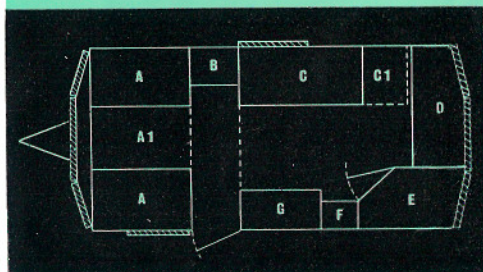

the lightweight WATERBUCK

Also with bay window at rear end. 13' 4" (406 cm) long, 6' 6" (198 cm) wide, and 6' 3" (191 cm) headroom. Designed for the small car owner who wants comfort on site and on tow with maximum mobility. It is available as either a three or four berth model, the latter having a stretcher type bunk in addition to the single bed.

- Fibreglass roof, front and back.
- Morlite 4' x 2'.
- Compact end kitchen which can be used even when single bed and bunk are in use. Foot water pump to sink with tuck-away faucet. Self-contained lavatory compartment.
- Good size ventilated larder with extra working surface covered in Formica or similar material, and with fitted crockery stowage above.
- Division curtain between wardrobe and chest of drawers.
- Choice of soft trimmings, interior finishes and exterior colours. Fitted carpet.
- Dinette double bed at the front end, with the table forming centre section at night, with 5" mattress. Single bed, extending simply at night, using 5" mattresses on perforated base. In the 4-berth a detachable and easily erected bunk is positioned above the single bed when required. The bunk is one unit with canvas top, and is permanently hinged to side of van.
- Compactum with shelves and generous hanging space. Chest of drawers, wall cupboard and roof-lockers and shoe-locker at front end for extra storage.
- Suspension — independent suspension, and an hydraulic hitch, used so successfully on the remainder of the range, are fitted on the Waterbuck.

SHIPPING SPECIFICATIONS

Ex-works weight: 12½ cwt. (635 kg)
 Overall size: Length 15' 5" (470 cm)
 Width 6' 6" (198 cm)
 Height 7' 10" (239 cm)