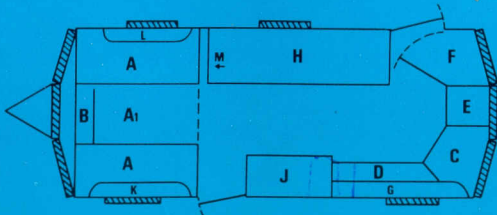

CHELTHENHAM

SHIPPING SPECIFICATIONS

Overall size: Length 17ft (5180mm)
 Width 6ft 6in. (1980mm)
 Height 7ft 10in. (2390mm)
 Body shell size: Length 15ft (4570mm)
 Width 6ft 6in. (1980mm)
 Headroom 6ft 3in. (1910mm)
 Weight ex-works: 14½cwt (737kg)

- A Double bed dinette 6ft 2½ x 4ft (1892mm x 1220mm)
- A1 Table forming double bed
- B Boot locker
- C Ventilated food cupboard or space for fridge
- D Sink and draining board. C, D and E form sideboard unit with lockers—water storage room for fridge—roof locker at rear over E
- E Cooker hotplate—room for oven cooker
- F Toilet. GRP—fixed vents plus D window
- G China locker
- H Single bed 6ft x 2ft (1830 x 610mm)—bunk bed above permanently hinged 5ft 10in x 1ft 10in. (1780 x 559mm)
- J Wardrobe
- K Bookshelf
- L Roof locker
- M Bottle locker