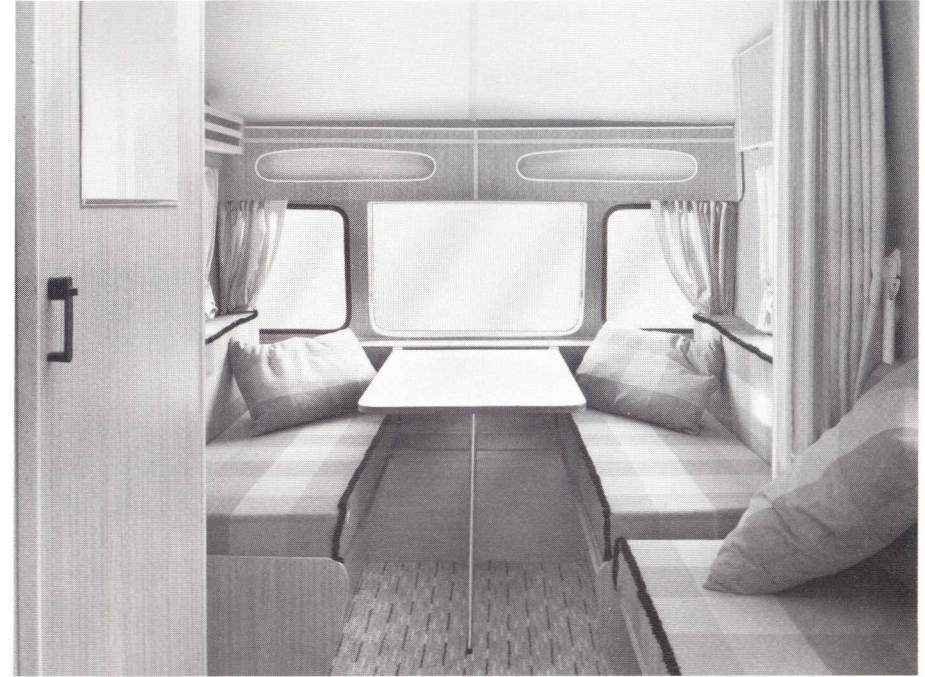

CHELTHENHAM

SHIPPING SPECIFICATIONS

Overall size: Length 17ft (5180mm)
Width 6ft 6in. (1980mm)
Height 7ft 10in. (2390mm)
Body shell size: Length 15ft (4570mm)
Width 6ft 6in. (1980mm)
Headroom 6ft 3in. (1910mm)
Weight ex-works: 14½cwt (737kg)

- A Double bed dinette 6ft 2½ x 4ft (1892mm x 1220mm)
- A1 Table forming double bed
- B Boot locker
- C Ventilated food cupboard or space for fridge
- D Sink and draining board. C, D and E form sideboard unit with lockers—water storage room for fridge—roof locker at rear over E
- E Cooker hotplate—room for oven cooker
- F Toilet. GRP—fixed vents plus D window
- G China locker
- H Single bed 6ft x 2ft (1830 x 610mm)—bunk bed above permanently hinged 5ft 10in x 1ft 10in. (1780 x 559mm)
- J Wardrobe
- K Bookshelf
- L Roof locker
- M Bottle locker